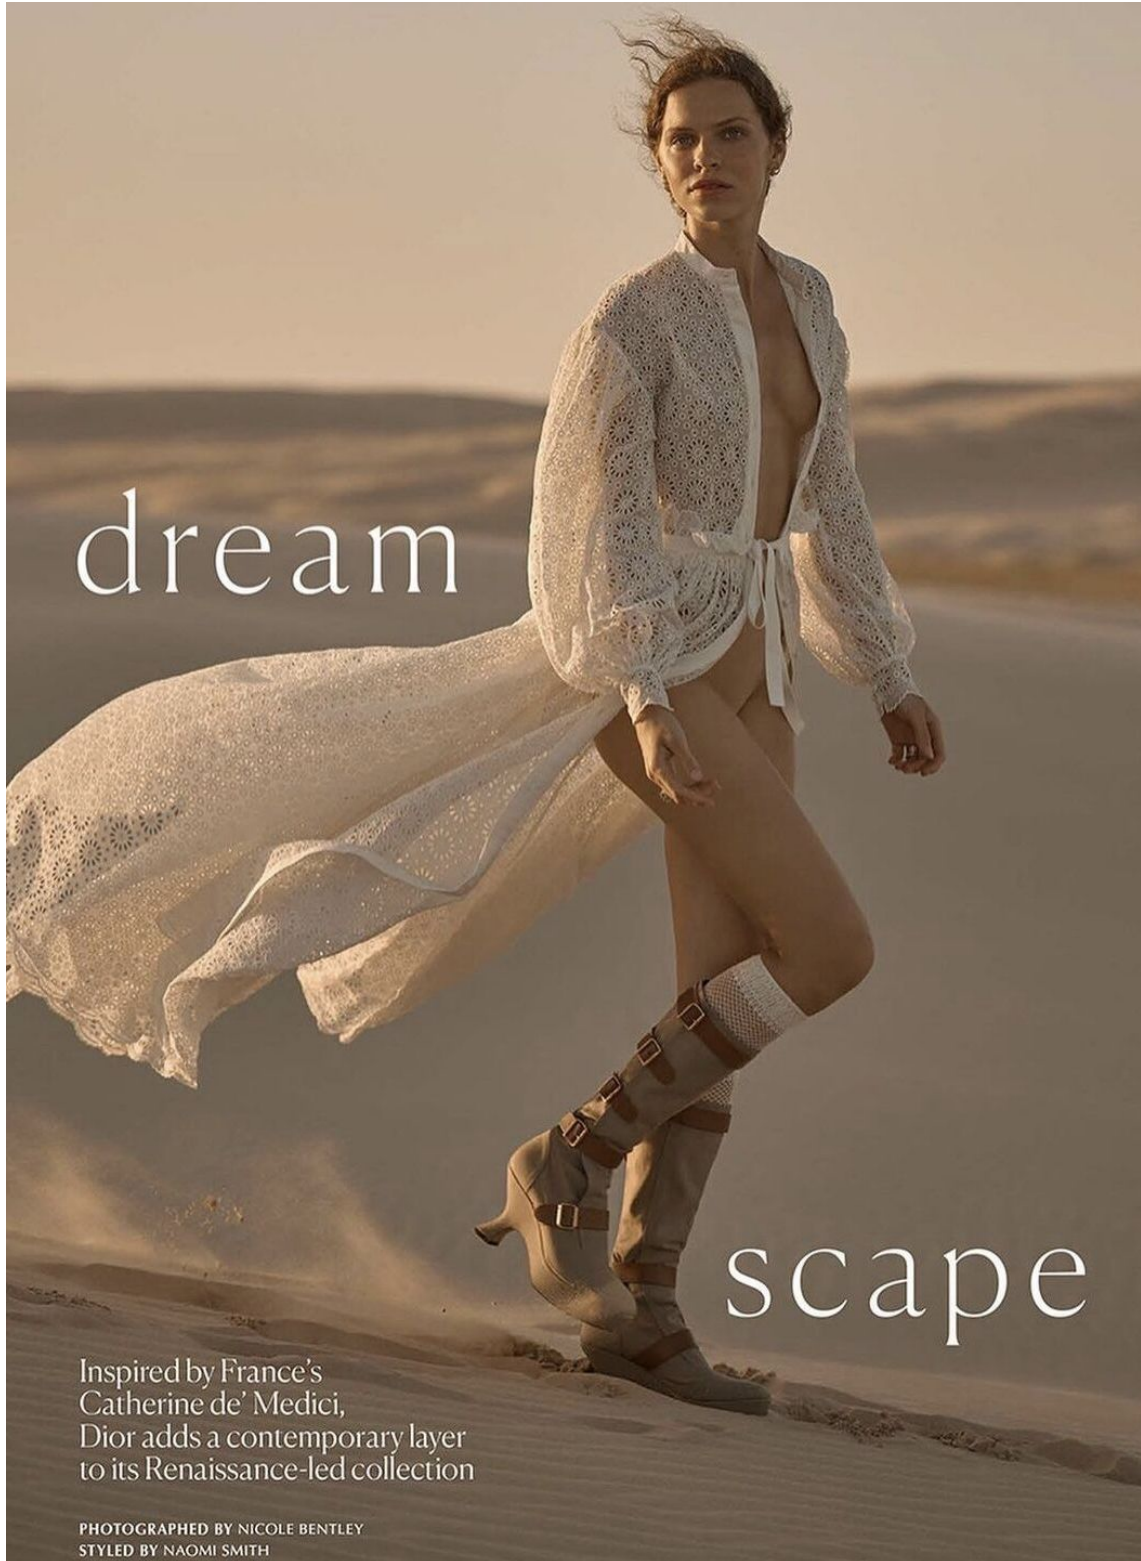

Inspired by France's
Catherine de' Medici,
Dior adds a contemporary layer
to its Renaissance-led collection

PHOTOGRAPHED BY NICOLE BENTLEY
STYLED BY NAOMI SMITH

MGM
MODELS

ANASTAZJA ROMEL

height 5'9.5 · bust 32.5" · cup B · waist 23.5" · hips 35.5" · dress 36 EU/6 US/8 UK
shoes size 39 EU/8 US/6 UK · hair dark blonde · eyes blue